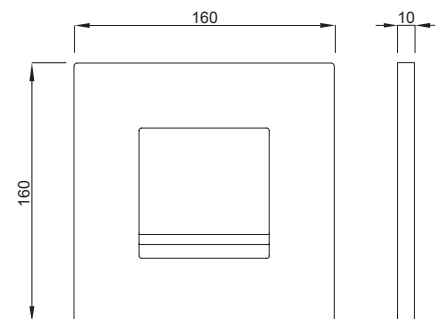

ARTE

Article number:

4060415531

EAN-Code:

8711778212992

Discover the ideal flushing plates for mechanical activation, available in a diverse array of designs, colors, materials, and shapes. Elevate your comfort and satisfaction with this curated selection, tailored to meet your unique preferences and needs.

INSTALLATION METHOD

For installation on concealed flushing cisterns

PROPERTIES

Material: high quality plastic

Start-Stop flushing

Color: matt chrome

For 380 concealed cisterns

For DUPLO UR element (Article number 8050452777)

SPECIAL FEATURES

Easy installation and service

PRODUCT CONTAINS

Complete fixing material

PACKING

Carton: 12 Pcs

OTHER AVAILABLE OPTIONS: