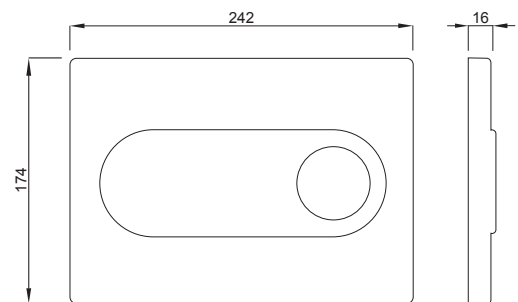

ZIRCON

Article number:
229459

EAN-Code:
3838912012821

Discover the ideal flushing plates for mechanical activation, available in a diverse array of designs, colors, materials, and shapes. Elevate your comfort and satisfaction with this curated selection, tailored to meet your unique preferences and needs.

INSTALLATION METHOD

For mounting on concealed flushing cisterns

PROPERTIES

Material: wood

Dual flushing

Colour: zebrano

For concealed flushing cisterns 7512/7522

For concealed flushing cisterns 9052

For concealed flushing cisterns 9012

SPECIAL FEATURES

Simple installation and maintenance

PRODUCT CONTAINS

All parts required for mounting are supplied with the product

PACKING

Carton: 4 Pcs

OTHER AVAILABLE OPTIONS: