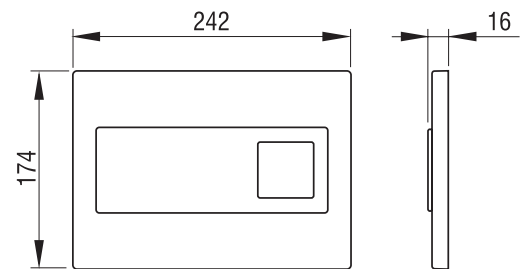

For concealed flushing cisterns 9012

SPECIAL FEATURES

Simple installation and maintenance

PRODUCT CONTAINS

All parts required for mounting are supplied with the product

PACKING

Carton: 4 Pcs

OTHER AVAILABLE OPTIONS: