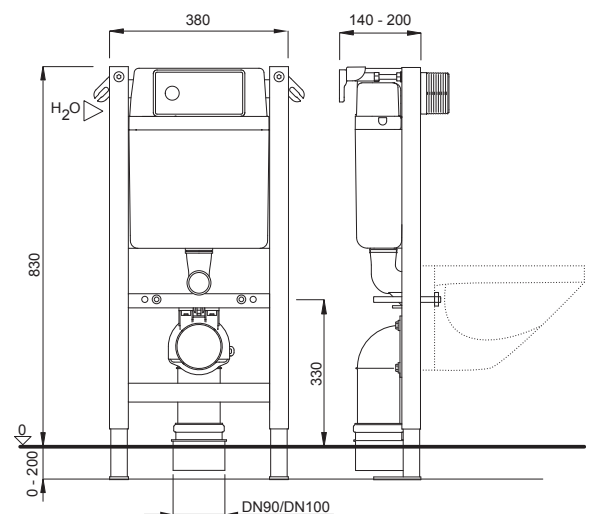

PACKING

Pallet: 16 Pcs