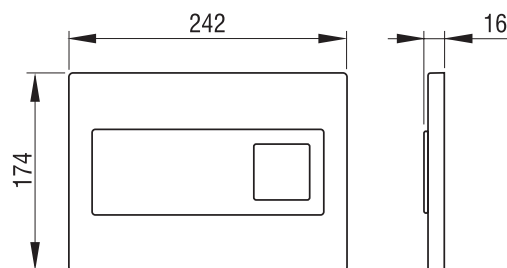

RUBY

Article number:

73730

EAN-Code:

3838912021526

Discover the ideal flushing plates for mechanical activation, available in a diverse array of designs, colors, materials, and shapes. Elevate your comfort and satisfaction with this curated selection, tailored to meet your unique preferences and needs.

INSTALLATION METHOD

For mounting on concealed flushing cisterns

PROPERTIES

Material: plastic

Dual flushing

Colour: white

For concealed flushing cisterns 7512/7522

For concealed flushing cisterns 9052

For concealed flushing cisterns 9012

SPECIAL FEATURES

Simple installation and maintenance

PRODUCT CONTAINS

All parts required for mounting are supplied with the product

PACKING

Carton: 4 Pcs

OTHER AVAILABLE OPTIONS: