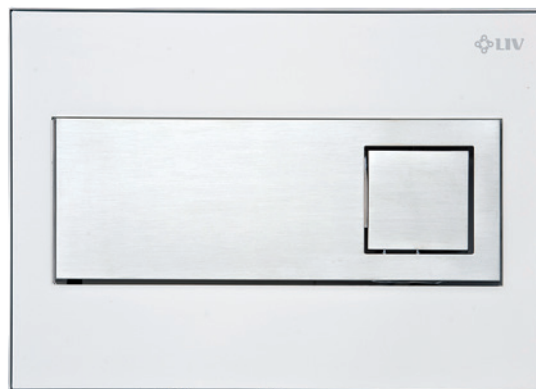

RUBY

Article number:

73730

EAN-Code:

3838912021526

Discover the ideal flushing plates for mechanical activation, available in a diverse array of designs, colors, materials, and shapes. Elevate your comfort and satisfaction with this curated selection, tailored to meet your unique preferences and needs.

INSTALLATION METHOD

For mounting on concealed flushing cisterns

PROPERTIES

Material: plastic

Dual flushing

Colour: white

For concealed flushing cisterns 7512/7522

For concealed flushing cisterns 9052

For concealed flushing cisterns 9012

SPECIAL FEATURES

Simple installation and maintenance

PRODUCT CONTAINS

All parts required for mounting are supplied with the product

PACKING

Carton: 4 Pcs

OTHER AVAILABLE OPTIONS: