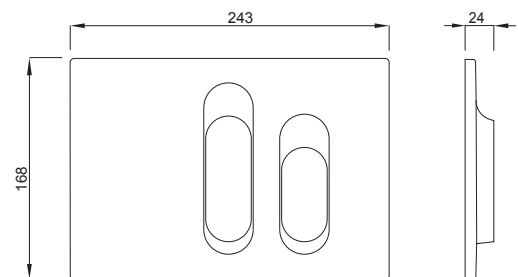

TUNE

Article number:
634682

EAN-Code:
3838912038326

Discover the ideal flushing plates for mechanical activation, available in a diverse array of designs, colors, materials, and shapes. Elevate your comfort and satisfaction with this curated selection, tailored to meet your unique preferences and needs.

INSTALLATION METHOD

For mounting on concealed flushing cisterns

PROPERTIES

Material: high-quality plastic

Dual flushing

Colour: white

For concealed flushing cisterns 7512/7522

For concealed flushing cisterns 9052

For concealed flushing cisterns 9012

SPECIAL FEATURES

Simple installation and maintenance

PRODUCT CONTAINS

All parts required for mounting are supplied with the product

PACKING

Carton: 4 Pcs

OTHER AVAILABLE OPTIONS: