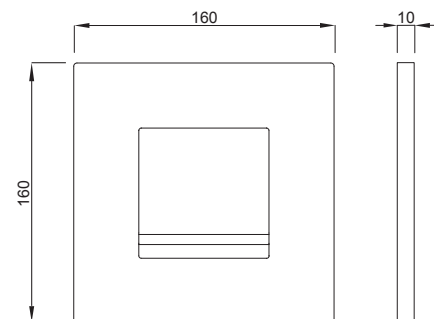

ARTE METALL

Article number:
4060414131

EAN-Code:
8711778212824

Discover the ideal flushing plates for mechanical activation, available in a diverse array of designs, colors, materials, and shapes. Elevate your comfort and satisfaction with this curated selection, tailored to meet your unique preferences and needs.

INSTALLATION METHOD

For installation on concealed flushing cisterns

PROPERTIES

Material: zinc die-casting

Start-Stop flushing

Color: matt chrome

For 380 concealed cisterns

For DUPLO UR element (Article number 8050452777)

SPECIAL FEATURES

Easy installation and service

Lockable with countersunk bolt

PRODUCT CONTAINS

Complete fixing material

PACKING

Carton: 20 Pcs

OTHER AVAILABLE OPTIONS: