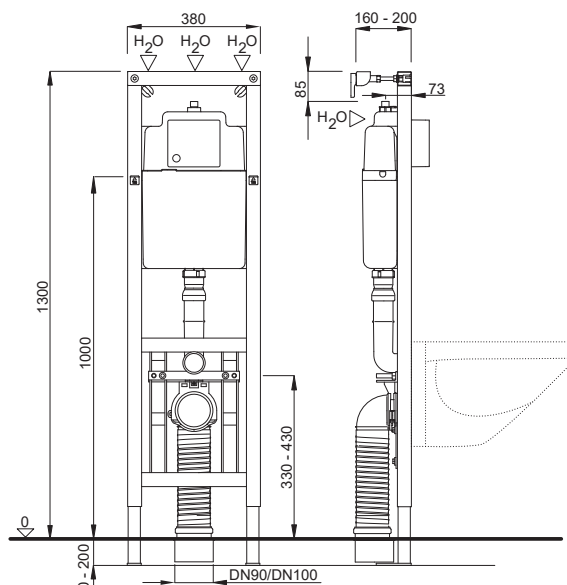

8711778213852

An exceptionally narrow concealed cistern with the option for adjustable toilet height. It boasts a vast array of flushing plates in available in diverse designs, colors, and materials with various flushing activation options, including mechanical, pneumatic, or electronic, offering limitless combinations and possibilities.

INSTALLATION METHOD

Installation in prefabricated walls, pre-wall installation in dry walls, universal installation into solid walls

PROPERTIES

Supporting, blue powder coated WC element, square profile 40x40 mm with pre-assembled 380 UP concealed cistern

Frontal flushing, for start-stop (6 L) or dual flushing (3/6 L)

Flush volume adjustable between 6 and 7.5 L

Pre-assembled wall brackets and adjustable feet (0-200 mm)

Water connection possibility on four positions

Fully insulated against condensation

SPECIAL FEATURES

Quiet hydraulic fill valve (Noise class 1 ISO 3822)

Variable height adjustment of the toilet (+100 mm) after completion of the pre-wall

Mounting height WC incl. seat according to DIN 18040-1/ DIN 18040-2: 460-480 mm

Depth adjustable drain elbow (+/-20 mm)

PRODUCT CONTAINS

Concealed cistern equipped with pre-installed stop valve – top middle

Water connection G 1/2

PE drain elbow Ø 90 mm with seal

Eccentric PE adapter Ø 90 / 110 mm with seal

Complete installation and fixing material

Including Vario cover plate (PE)

PACKING

Pallet: 14 Pcs