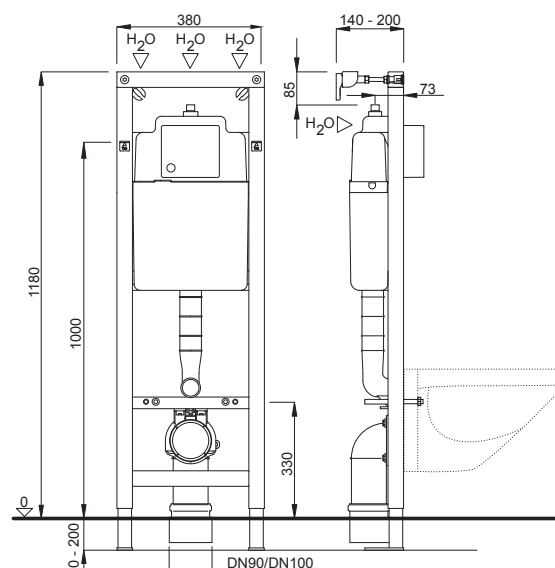

PACKING

Pallet: 28 Pcs