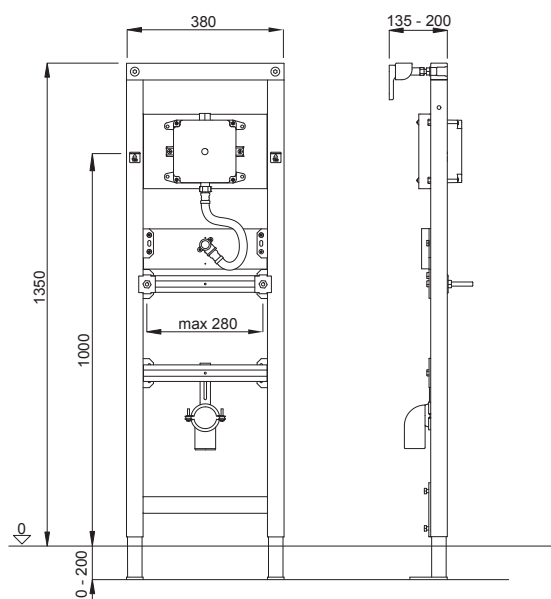

PROPERTIES

Supporting, blue powder coated urinal element, square profile 40x40 mm

Pre-assembled wall brackets and adjustable feet (0-200 mm)

SPECIAL FEATURES

Height adjustable bracket for mounting urinals

Height adjustable bracket for urinal support

Height adjustable plate with brass angle connector

Height adjustable and rotating drain elbow Ø 50 mm

PRODUCT CONTAINS

IR shell set mains operation 230 V

Fastening rod M8 (distance measurement up to 285 mm)

Metal tube Ø 20/20 mm with a Ø 20 mm connecting elbow

Complete installation and fixing material

Without inlet fitting and concealed trap

PACKING

Pallet: 16 Pcs

FLUSHING PLATES

INFRARED CONTROL FOR URINAL 230 V