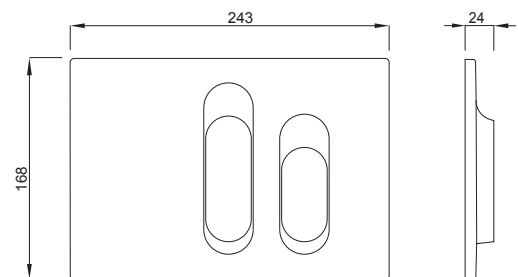

TUNE

Article number:
634687

EAN-Code:
3838912039415

Discover the ideal flushing plates for mechanical activation, available in a diverse array of designs, colors, materials, and shapes. Elevate your comfort and satisfaction with this curated selection, tailored to meet your unique preferences and needs.

INSTALLATION METHOD

For mounting on concealed flushing cisterns

PROPERTIES

Material: high-quality plastic

Dual flushing

Colour: matt chrome

For concealed flushing cisterns 7512/7522

For concealed flushing cisterns 9052

For concealed flushing cisterns 9012

SPECIAL FEATURES

Simple installation and maintenance

PRODUCT CONTAINS

All parts required for mounting are supplied with the product

PACKING

Carton: 4 Pcs

OTHER AVAILABLE OPTIONS: