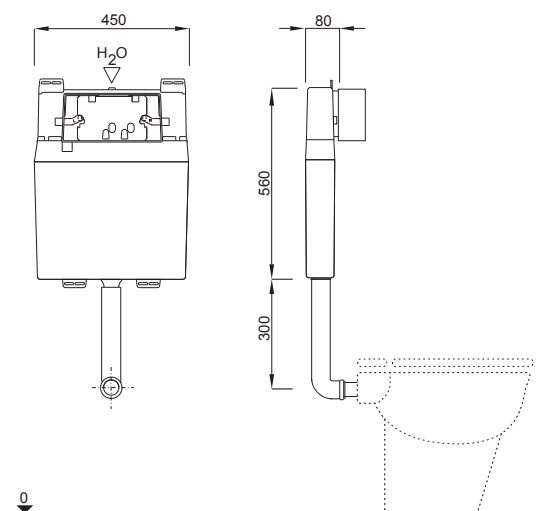

INSTALLATION METHOD

For pre-wall or solid wall mounting

PROPERTIES

Concealed flushing cistern 9052

Frontal flushing, dual flushing (3/9 l)

Adjustable flushing volume (a large quantity of water 7–9 l, small quantity of water 3–6 l)

Water connection G 1/2

Flushing pipe L = 300 mm

Construction grid

Brackets for flushing cistern installation

All parts required for installation and mounting are supplied with the product

PACKING

Pallet: 30 Pcs