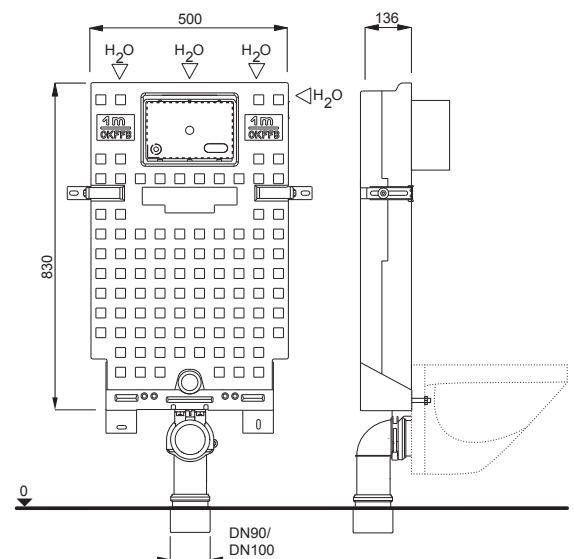

LIV-MOUNT WC 7512 BLOCK

Article number:
325703

EAN-Code:
3838912019721

A modern concealed cistern with standard dimensions that enables effortless maintenance without the need for any tools. A diverse range of flushing plates offers numerous combination possibilities.

INSTALLATION METHOD

For pre-wall or solid wall mounting

PROPERTIES

EPS toilet element with pre-assembled concealed flushing cistern 7512

Frontal flushing, dual flushing (3/6 l)

Adjustable flushing volume (large quantity of water 5/6/7 l, small quantity of water 3/4 l)

Water connection possibility in four positions

Fully insulated against condensation

SPECIAL FEATURES

Silent hydraulic filling valve (noise emission class 1 ISO 3822)

The flushing cistern is fully protected in housing made of styrofoam

PRODUCT CONTAINS

A concealed flushing cistern with pre-assembled angle valve – top right

Water connection G 1/2

PE wall drain elbow Ø 90 mm with a seal

PE adapter reduction piece Ø 90/110 mm with a seal

All parts required for installation and mounting are supplied with the products

PACKING

Pallet: 24 Pcs