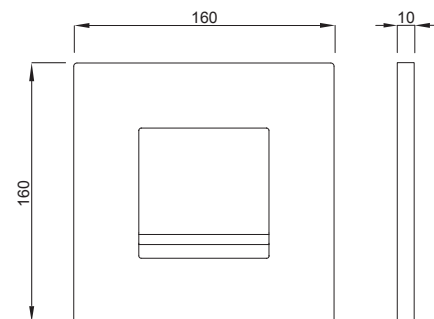

ARTE

Article number:
4060415501

EAN-Code:
8711778212985

Discover the ideal flushing plates for mechanical activation, available in a diverse array of designs, colors, materials, and shapes. Elevate your comfort and satisfaction with this curated selection, tailored to meet your unique preferences and needs.

INSTALLATION METHOD

For installation on concealed flushing cisterns

PROPERTIES

Material: high quality plastic

Start-Stop flushing

Color: white

For 380 concealed cisterns

For DUPLO UR element (Article number 8050452777)

SPECIAL FEATURES

Easy installation and service

PRODUCT CONTAINS

Complete fixing material

PACKING

Carton: 12 Pcs

OTHER AVAILABLE OPTIONS: