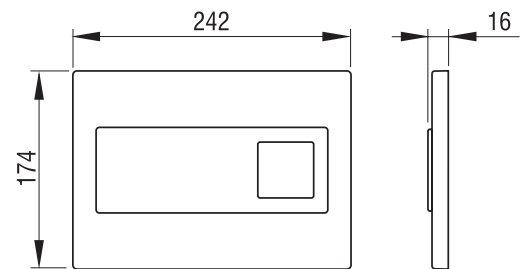

RUBY

Article number:
392902

EAN-Code:
3838912026316

Discover the ideal flushing plates for mechanical activation, available in a diverse array of designs, colors, materials, and shapes. Elevate your comfort and satisfaction with this curated selection, tailored to meet your unique preferences and needs.

INSTALLATION METHOD

For mounting on concealed flushing cisterns

PROPERTIES

Material: glass

Dual flushing

Colour: pergamon

For concealed flushing cisterns 7512/7522

For concealed flushing cisterns 9052

For concealed flushing cisterns 9012

SPECIAL FEATURES

Simple installation and maintenance

PRODUCT CONTAINS

All parts required for mounting are supplied with the product

PACKING

Carton: 4 Pcs

OTHER AVAILABLE OPTIONS: