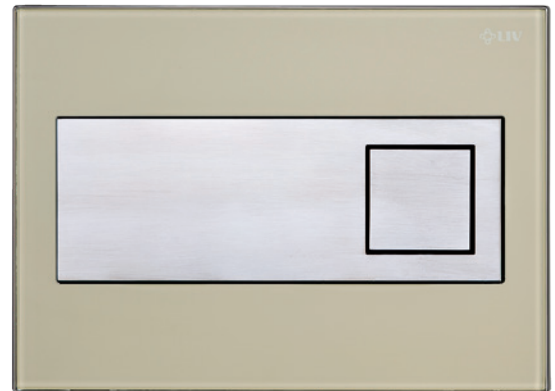

RUBY

Article number:
392902

EAN-Code:
3838912026316

Discover the ideal flushing plates for mechanical activation, available in a diverse array of designs, colors, materials, and shapes. Elevate your comfort and satisfaction with this curated selection, tailored to meet your unique preferences and needs.

INSTALLATION METHOD

For mounting on concealed flushing cisterns

PROPERTIES

Material: glass

Dual flushing

Colour: pergamon

For concealed flushing cisterns 7512/7522

For concealed flushing cisterns 9052

For concealed flushing cisterns 9012

SPECIAL FEATURES

Simple installation and maintenance

PRODUCT CONTAINS

All parts required for mounting are supplied with the product

PACKING

Carton: 4 Pcs

OTHER AVAILABLE OPTIONS: