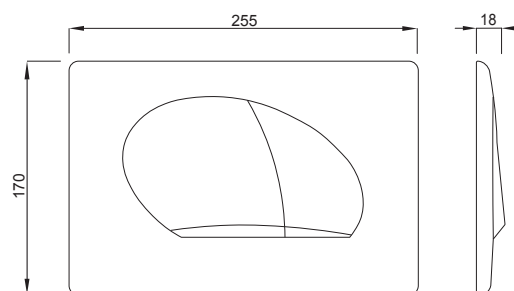

SELENITE DUO

Article number:

195872

EAN-Code:

3838912156907

Discover the ideal flushing plates for mechanical activation, available in a diverse array of designs, colors, materials, and shapes. Elevate your comfort and satisfaction with this curated selection, tailored to meet your unique preferences and needs.

INSTALLATION METHOD

For mounting on concealed flushing cisterns

PROPERTIES

Material: high-quality plastic

Dual flushing

Colour: gloss chrome

For concealed flushing cisterns 7512/7522

For concealed flushing cisterns 9052

For concealed flushing cisterns 9012

SPECIAL FEATURES

Simple installation and maintenance

PRODUCT CONTAINS

All parts required for mounting are supplied with the product

PACKING

Carton: 4 Pcs

OTHER AVAILABLE OPTIONS: