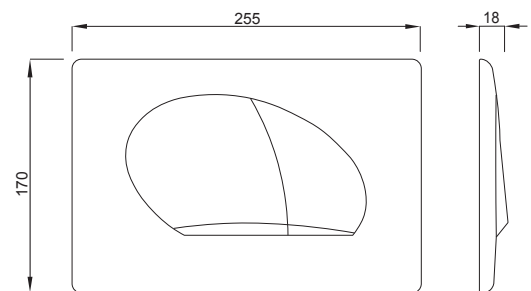

SELENITE DUO

Article number:
195853

EAN-Code:
3838912156228

Discover the ideal flushing plates for mechanical activation, available in a diverse array of designs, colors, materials, and shapes. Elevate your comfort and satisfaction with this curated selection, tailored to meet your unique preferences and needs.

INSTALLATION METHOD

For mounting on concealed flushing cisterns

PROPERTIES

Material: high-quality plastic

Dual flushing

Colour: white

For concealed flushing cisterns 7512/7522

For concealed flushing cisterns 9052

For concealed flushing cisterns 9012

SPECIAL FEATURES

Simple installation and maintenance

PRODUCT CONTAINS

All parts required for mounting are supplied with the product

PACKING

Carton: 4 Pcs

OTHER AVAILABLE OPTIONS: