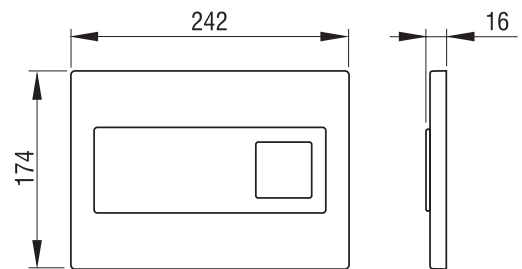

RUBY

Article number:
229455

EAN-Code:
3838912012715

Discover the ideal flushing plates for mechanical activation, available in a diverse array of designs, colors, materials, and shapes. Elevate your comfort and satisfaction with this curated selection, tailored to meet your unique preferences and needs.

INSTALLATION METHOD

For mounting on concealed flushing cisterns

PROPERTIES

Material: glass

Dual flushing

Colour: white

For concealed flushing cisterns 7512/7522

For concealed flushing cisterns 9052

For concealed flushing cisterns 9012

SPECIAL FEATURES

Simple installation and maintenance

PRODUCT CONTAINS

All parts required for mounting are supplied with the product

PACKING

Carton: 4 Pcs

OTHER AVAILABLE OPTIONS: